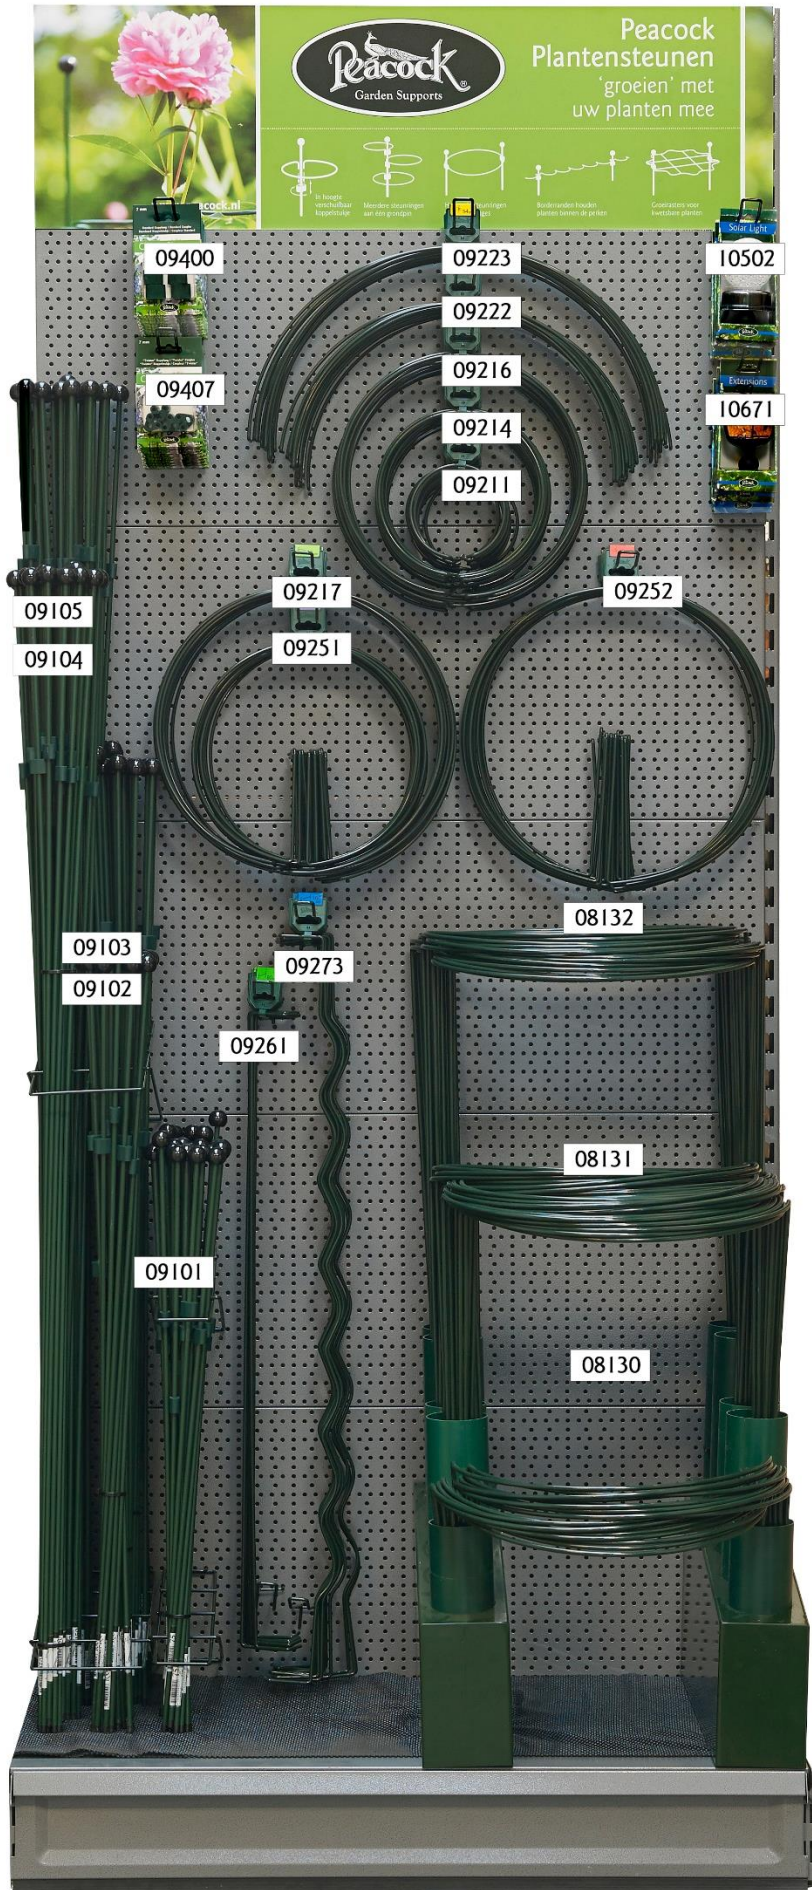

MOUNTING INSTRUCTION
AUFBAUANLEITUNG
MONTAGEHANDLEIDING
INSTRUCTION D'INSTALLATION

100 cm A

Position of the hooks and displays / 100 cm A

Article	Code
	
	
	

Position of the articles / 100 cm A

PEACOCK GARDEN SUPPORTS BV