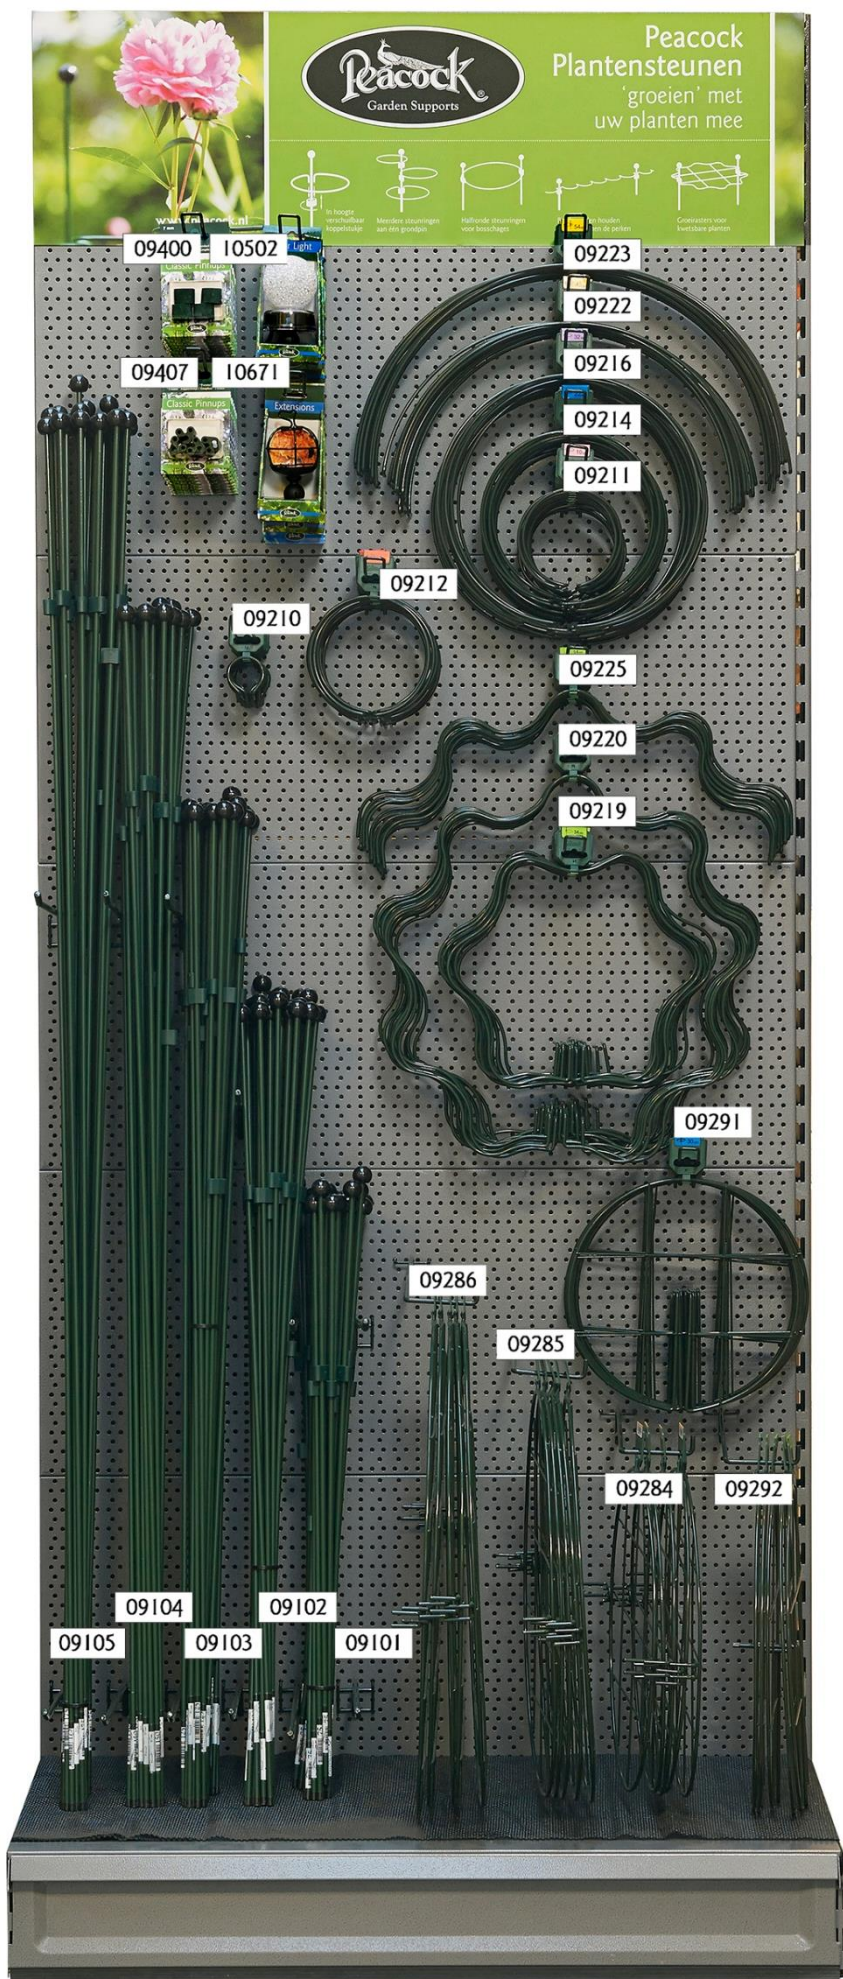

MOUNTING INSTRUCTION
AUFBAUANLEITUNG
MONTAGEHANDLEIDING
INSTRUCTION D'INSTALLATION

100 cm C

Position of the hooks and displays / 100 cm C

Article	Code
	
	
	

Position of the articles / 100 cm C

PEACOCK GARDEN SUPPORTS BV