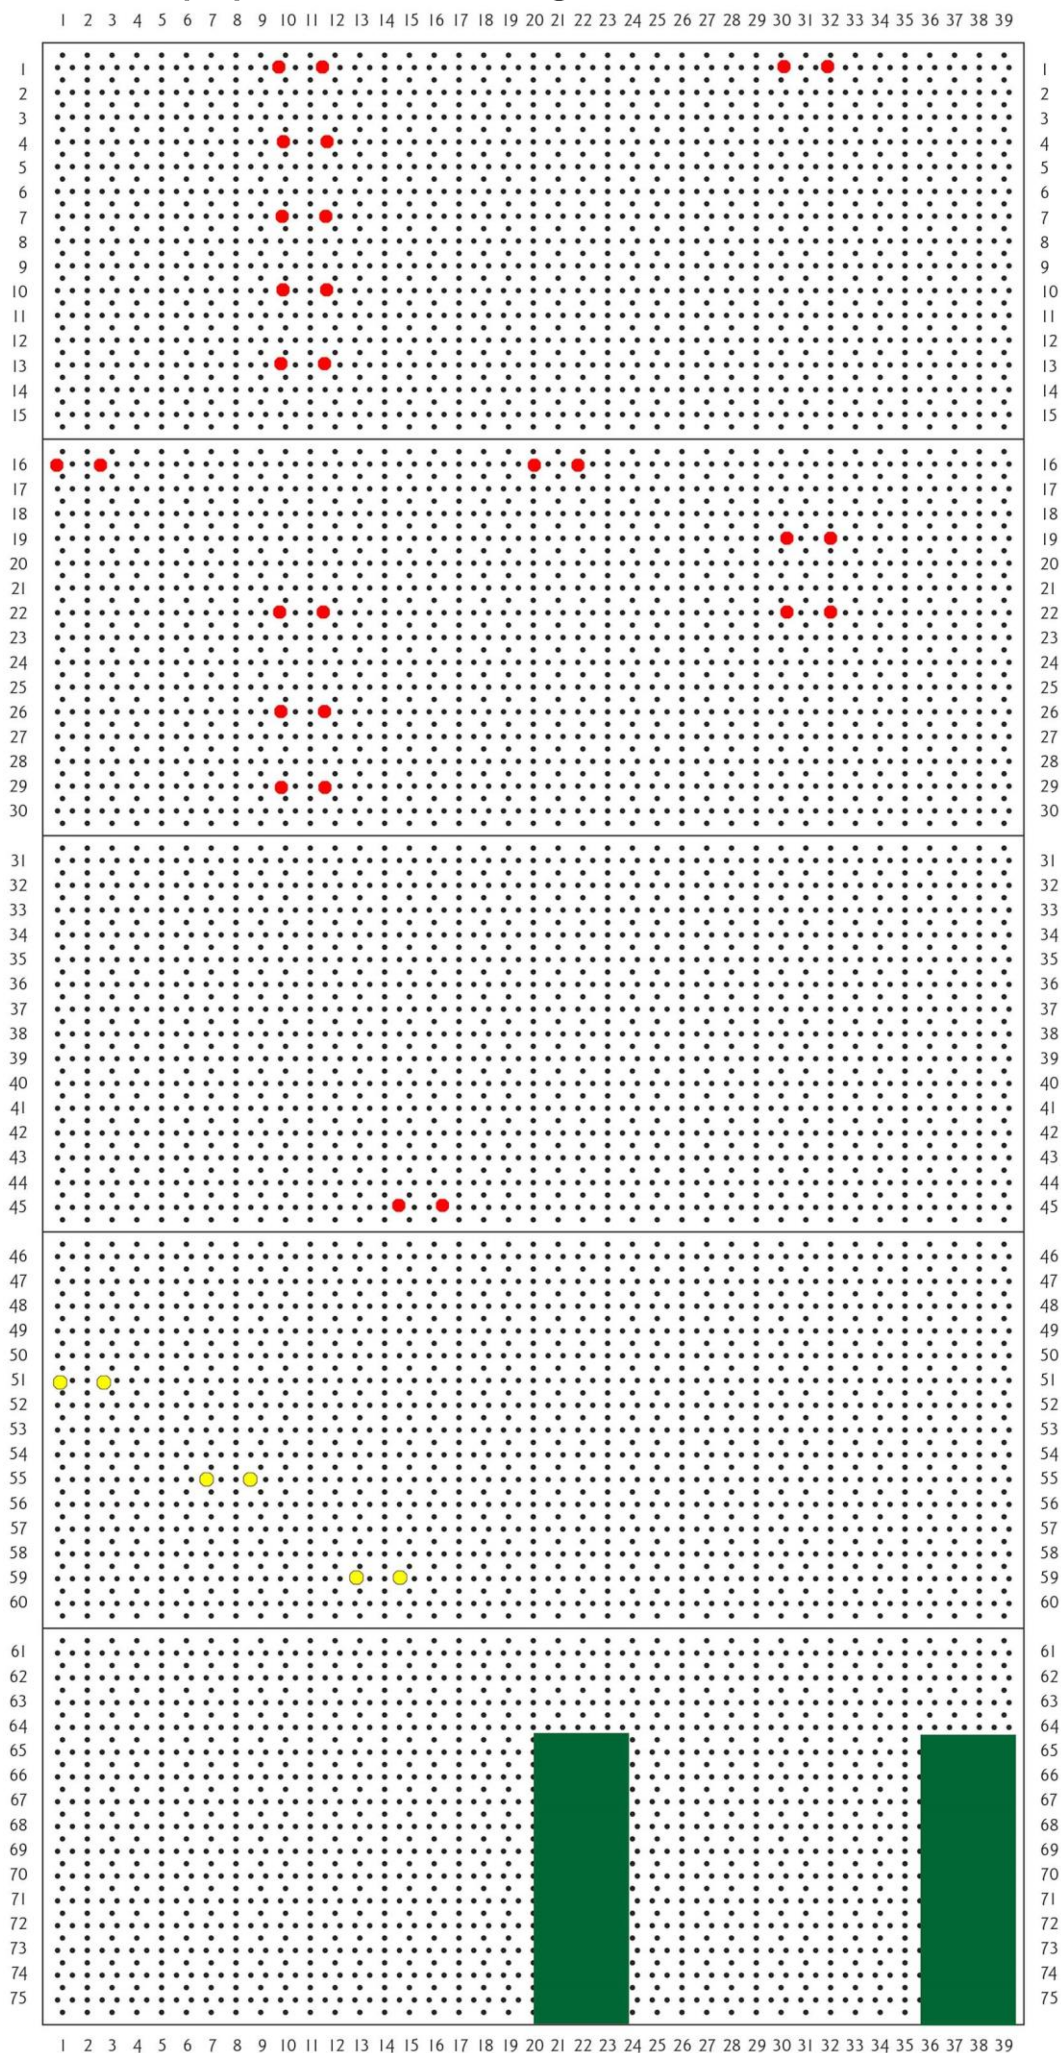

Position of the hooks and displays / 200 cm A – right section

Article	Code