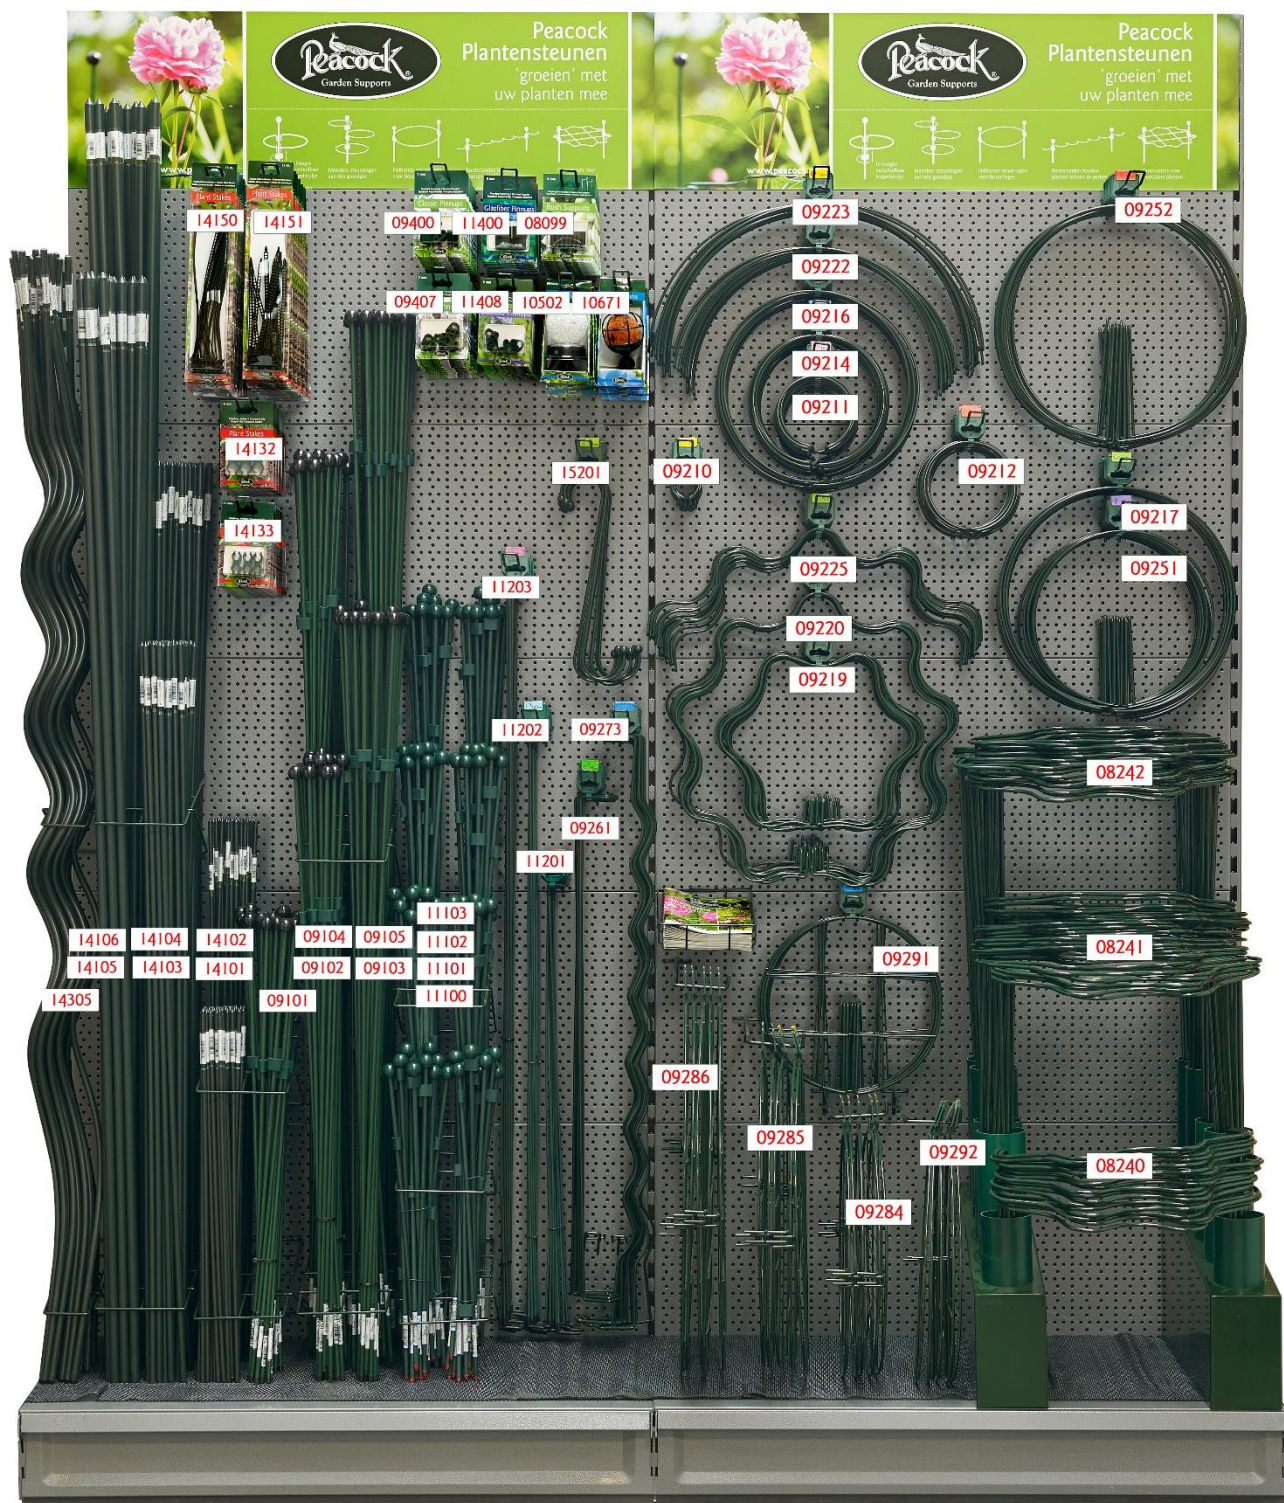

MOUNTING INSTRUCTION
AUFBAUANLEITUNG
MONTAGEHANDLEIDING
INSTRUCTION D'INSTALLATION

200 cm A

Position of the hooks and displays / 200 cm A – left section

Article	Code
	
	

Position of the hooks and displays / 200 cm A – right section

Article	Code
	
	
	

Position of the articles / 200 cm A

PEACOCK GARDEN SUPPORTS BV

Industrieweg 22 5688 DP • Oirschot • The Netherlands
Tel. 0031 (0) 499 57 40 80 • Fax 0031 (0) 499 57 40 84
www.peacock.nl • peacock@peacock.nl