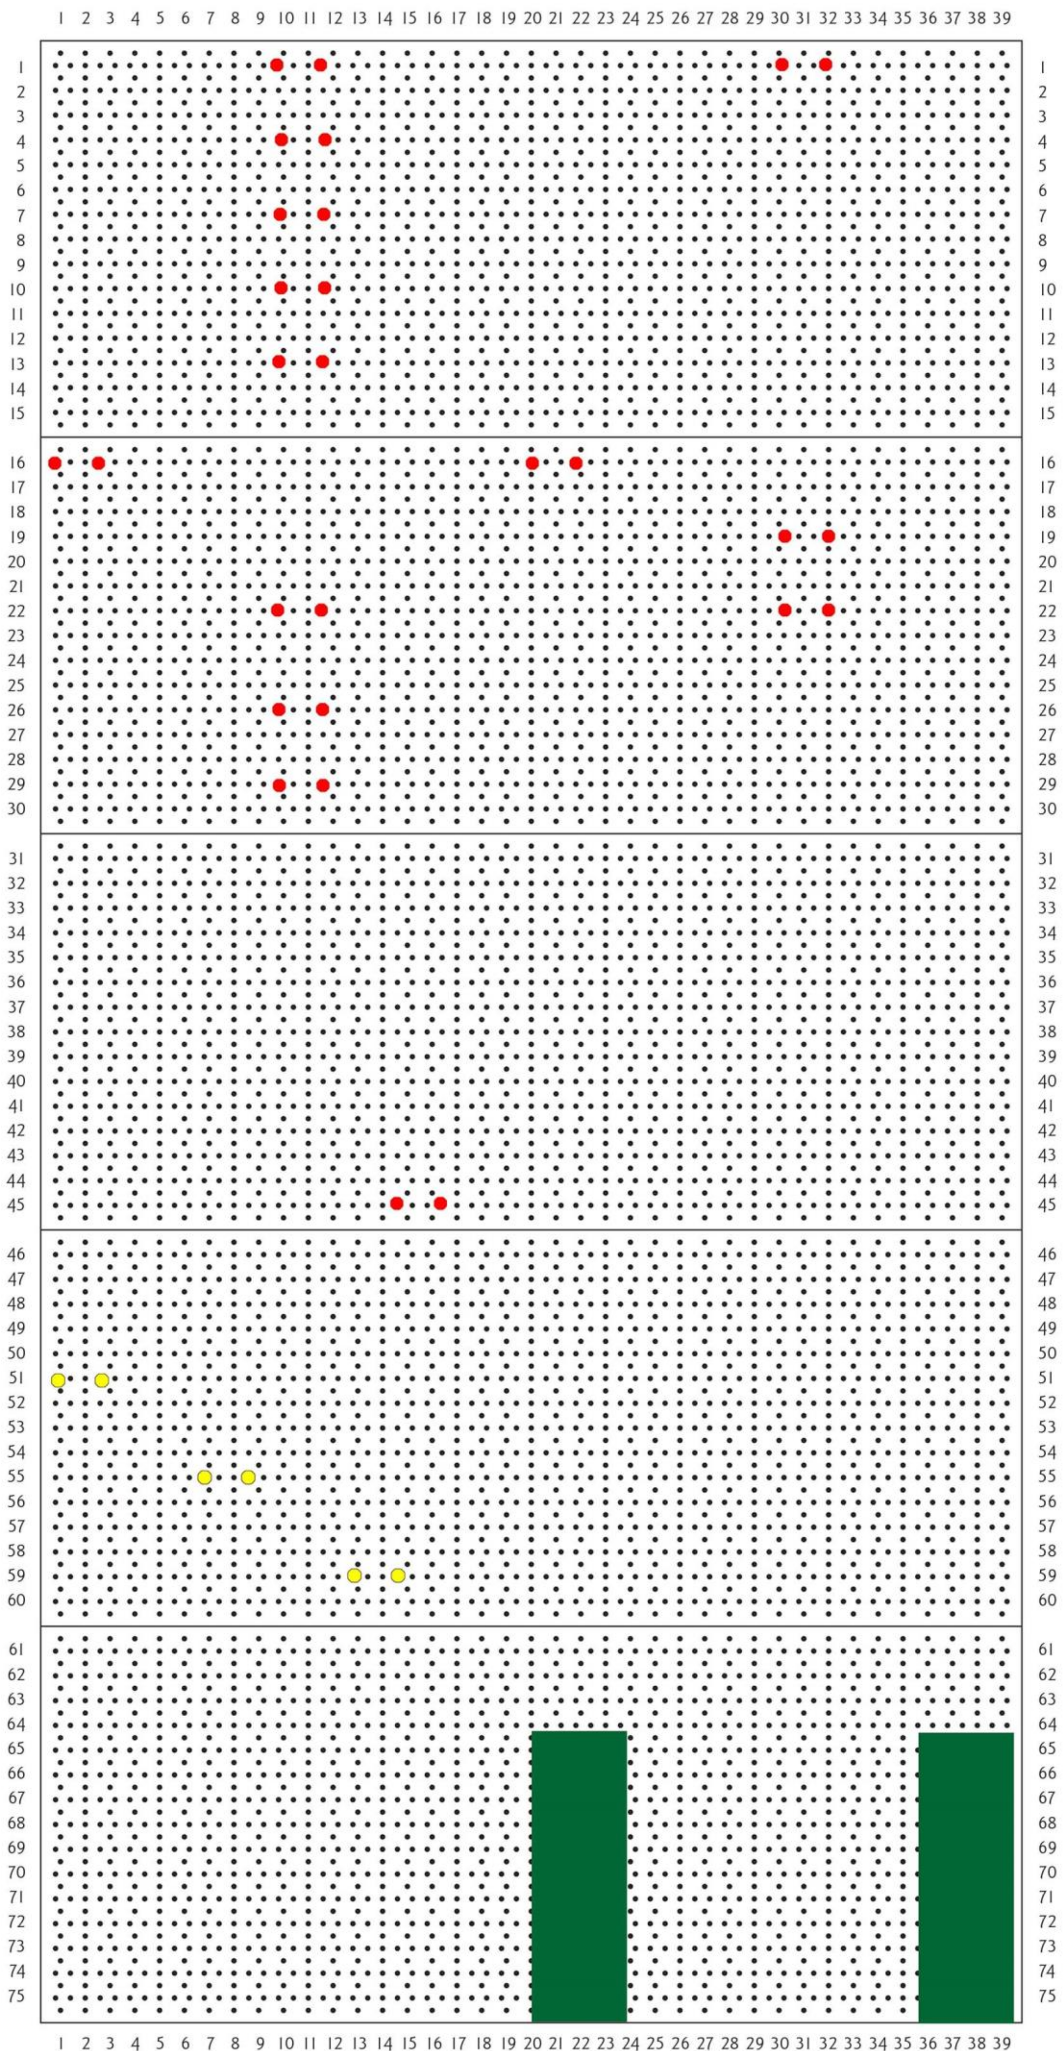

Position of the hooks and displays / 200 cm B – right section

Article	Code