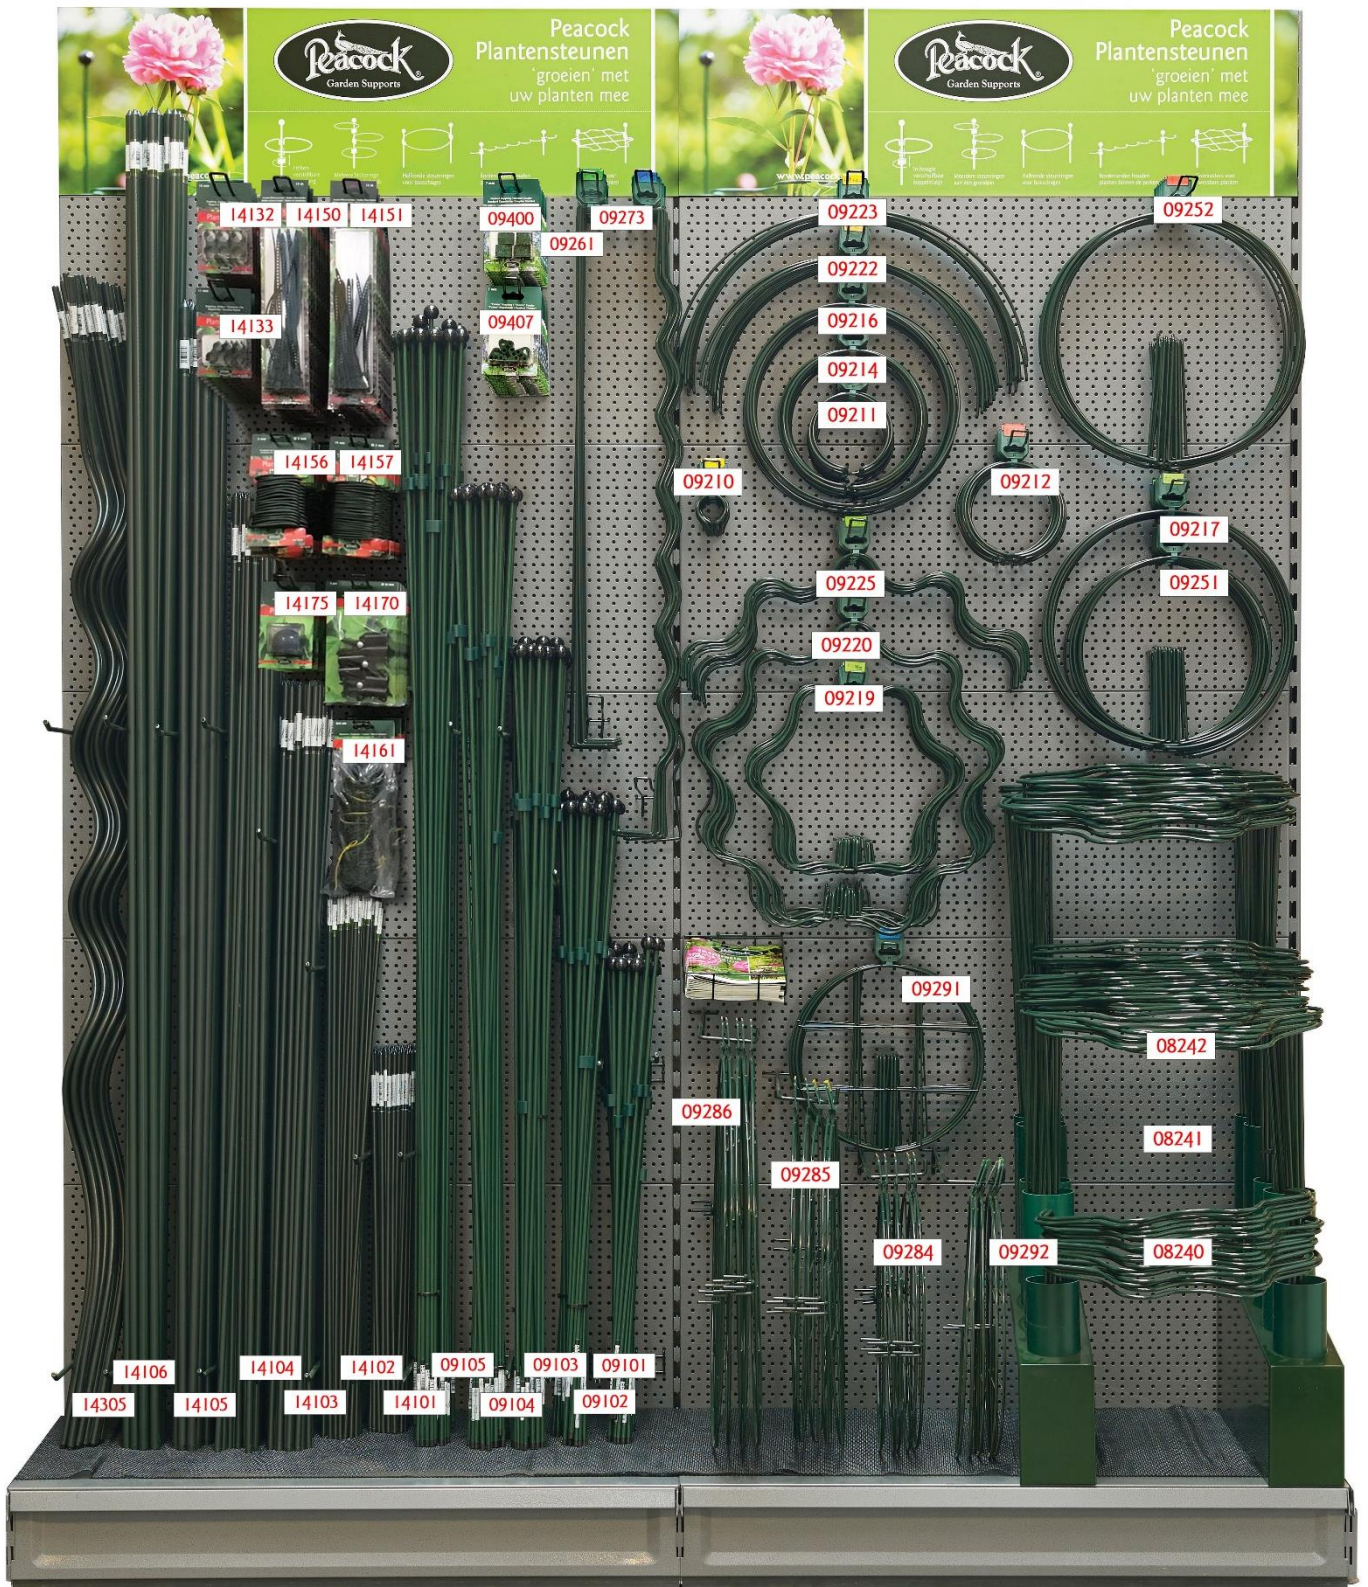

MOUNTING INSTRUCTION
AUFBAUANLEITUNG
MONTAGEHANDLEIDING
INSTRUCTION D'INSTALLATION

200 cm B

Position of the hooks and displays / 200 cm B – left section

Article	Code
	● ●
	● ●

Position of the hooks and displays / 200 cm B – right section

Article	Code
	
	
	

Position of the articles / 200 cm B

PEACOCK GARDEN SUPPORTS BV

Industrieweg 22 5688 DP • Oirschot • The Netherlands
Tel. 0031 (0) 499 57 40 80 • Fax 0031 (0) 499 57 40 84
www.peacock.nl • peacock@peacock.nl