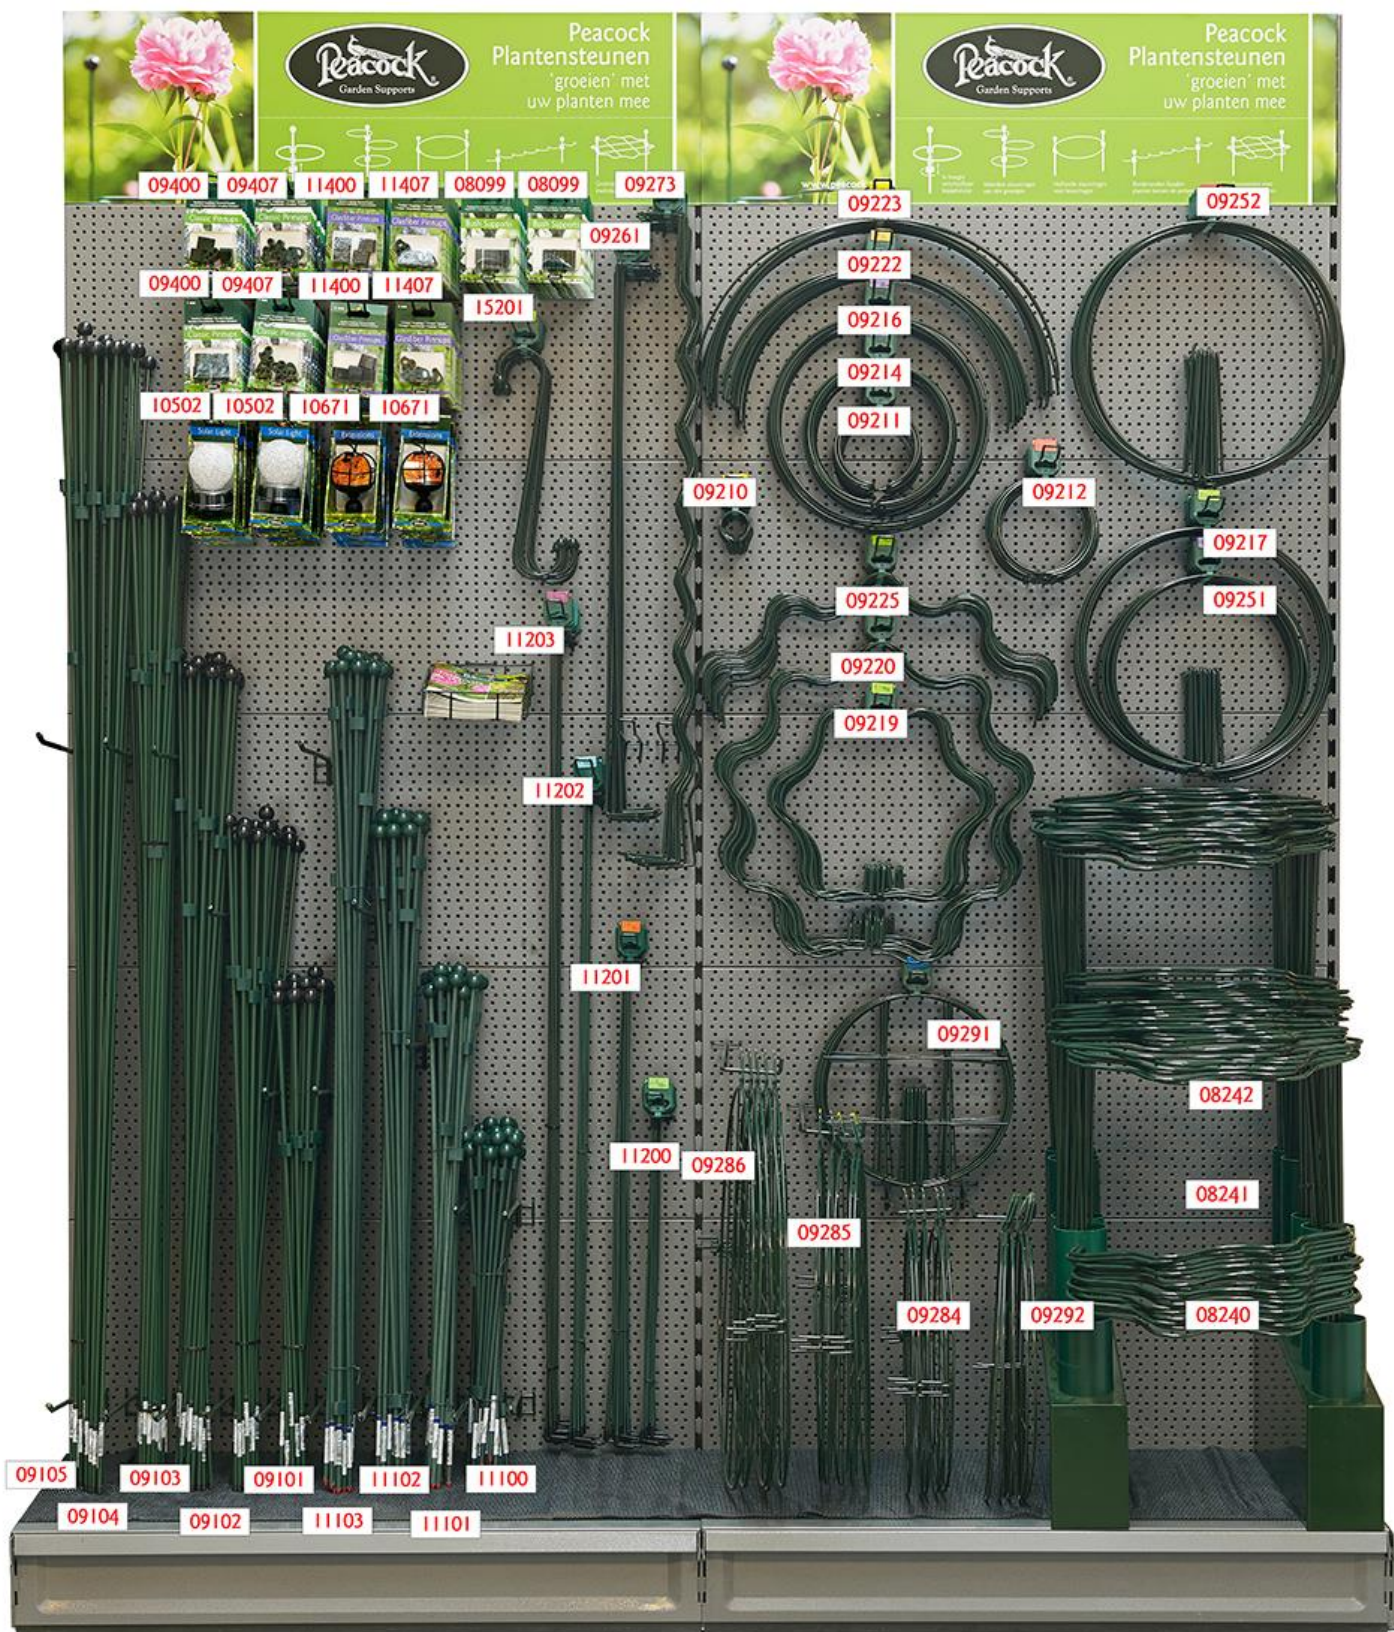

MOUNTING INSTRUCTION
AUFBAUANLEITUNG
MONTAGEHANDLEIDING
INSTRUCTION D'INSTALLATION

200 cm C

Position of the hooks and displays / 200 cm C – left section

Article	Code
	● ●
	● ●

Position of the hooks and displays / 200 cm C – right section

Article	Code
	
	
	

Position of the articles / 200 cm C

PEACOCK GARDEN SUPPORTS BV

Industrieweg 22 5688 DP • Oirschot • The Netherlands
Tel. 0031 (0) 499 57 40 80 • Fax 0031 (0) 499 57 40 84
www.peacock.nl • peacock@peacock.nl