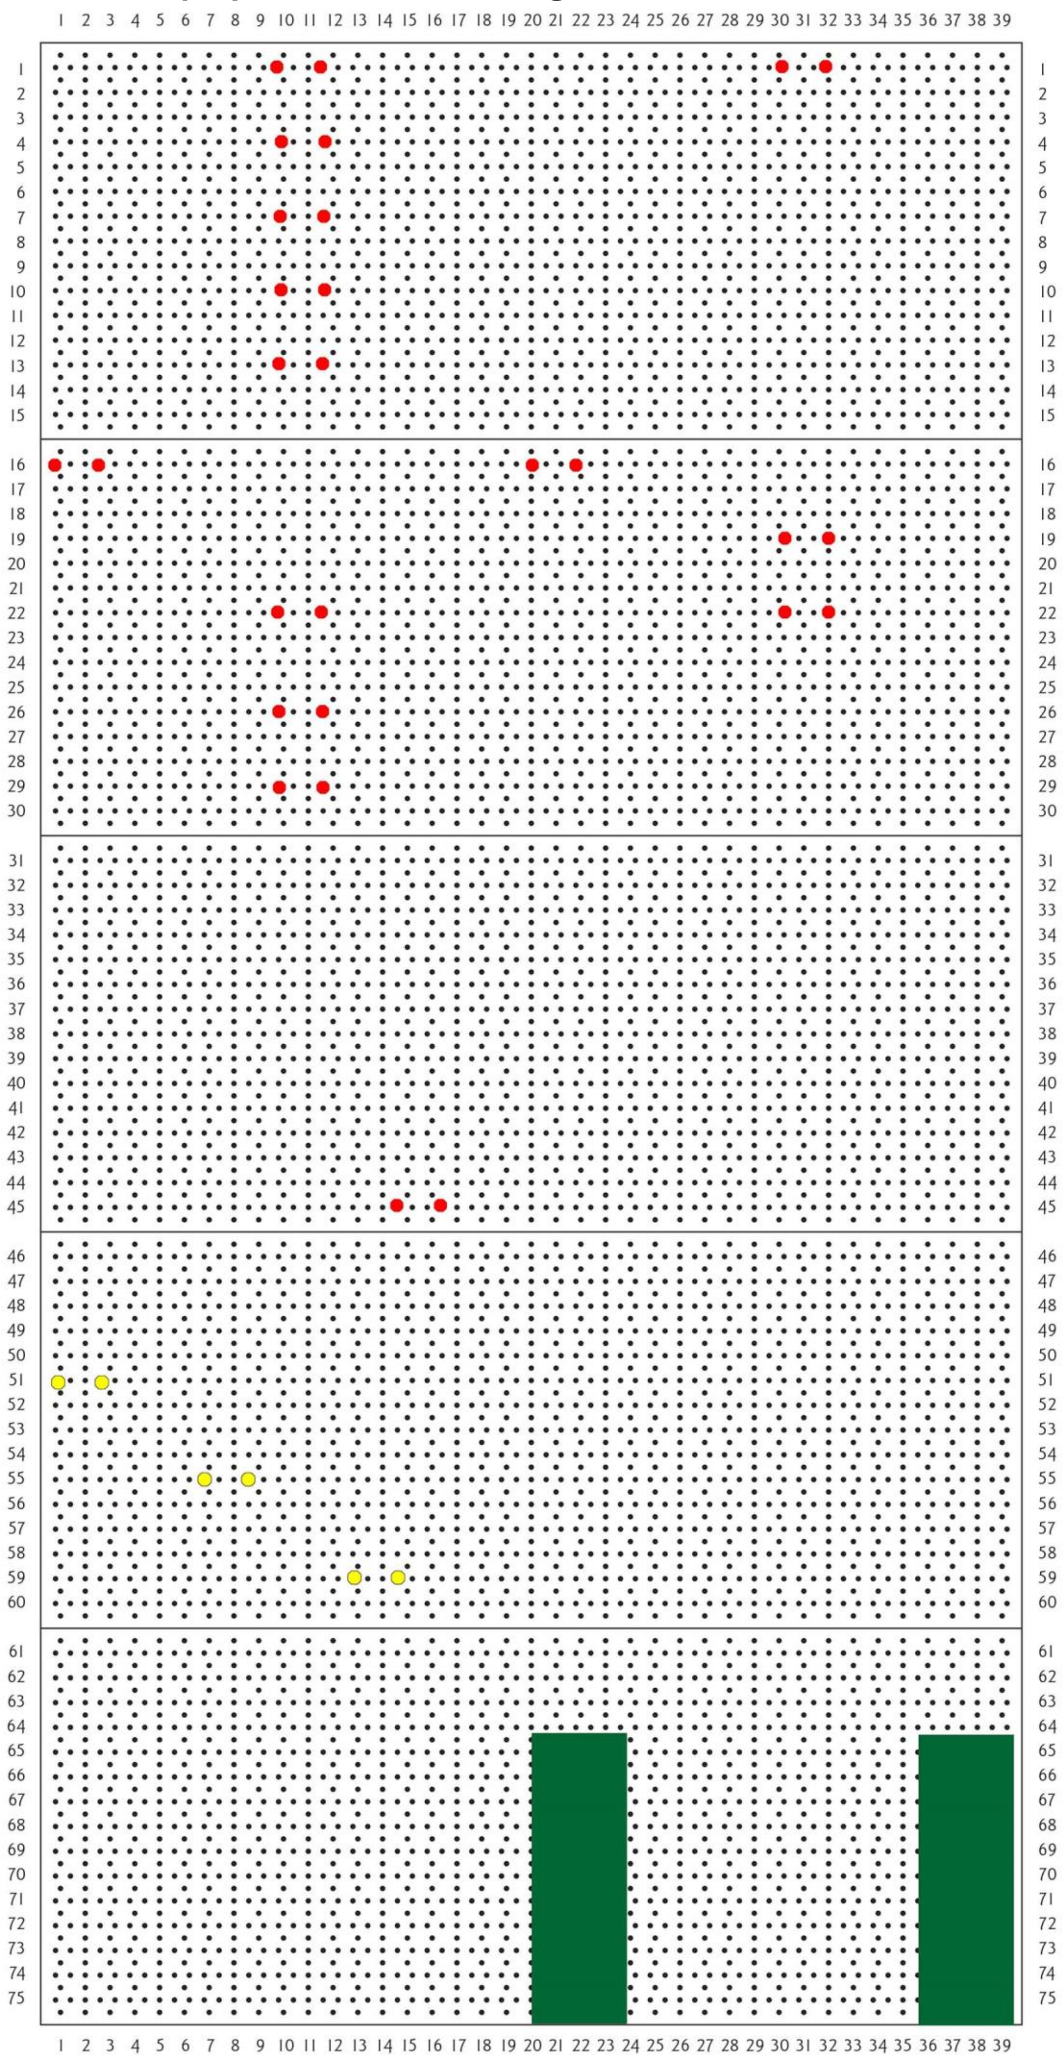

Position of the hooks and displays / 200 cm C – right section

Article	Code